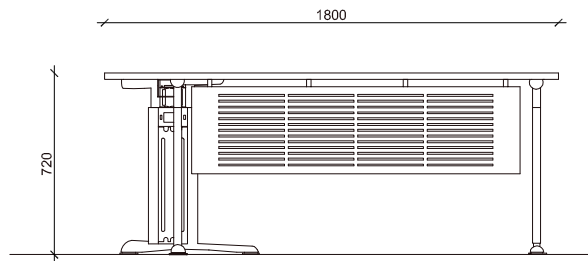

CORPORATE LIVING

C200 DESK- 90° DESK IN
PERFORATED MODESTY PANEL

STANDARD WORKSTOP SIZES

1800 X 1800W X 750D X 720H MM
1800 X 1800W X 600D X 720H MM

STANDARD FEATURES

- * WHITE OR SILVER POWDERCOAT FRAMES
- * ADJUSTABLE FRAME AND ADJUSTABLE BEAM
- * WORKSURFACES AND MODESTY PANELS ARE STUDIO WHITE MELAMINE IN E1 GRADE SUBSTRATE WITH MATCHING SPVC EDGE

PLAN
SCALE 1:30

ISOMETRIC

FRONT ELEVATION
SCALE 1:30

SIDE ELEVATION
SCALE 1:30

Corporate Living Warehouse & Distribution Centre

Boston House 10 Tacoma Circuit
Canning Vale WA PO Box 202 Parkwood WA 6147

P: +61 (08) 9354 0199 E: www.corporateliving.net.au

CORPORATE LIVING:
TABLE TYPE : 90° DESK
FRAME COLOUR : WHITE/BLACK/SILVER
COLOUR: CHOICE OF LAMINATES
PERSONS:

DATE: 10 07 2013
DRAWING: 90° DESK 1800X 1800 X 720H MM
DATE: 1:30 @ A4
DRAWING NO: A.
REVISION: A
DRAWN: JR
PROJECT LEADER: MS
DESIGN DIRECTOR: WJ