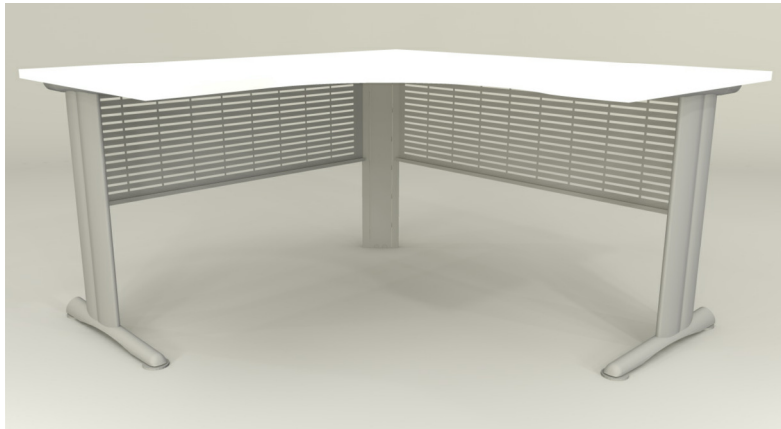

CORPORATE LIVING

C200 DESK- 90° DESK IN
PERFORATED MODESTY PANEL

STANDARD WORKSTOP SIZES

1800 X 1800W X 750D X 720H MM
1800 X 1800W X 600D X 720H MM

STANDARD FEATURES

- * WHITE OR SILVER POWDERCOAT FRAMES
- * ADJUSTABLE FRAME AND ADJUSTABLE BEAM
- * WORKSURFACES AND MODESTY PANELS ARE STUDIO WHITE MELAMINE IN E1 GRADE SUBSTRATE WITH MATCHING SPVC EDGE

PLAN
SCALE 1:30

ISOMETRIC

FRONT ELEVATION
SCALE 1:30

SIDE ELEVATION
SCALE 1:30

Corporate Living Warehouse & Distribution Centre

Boston House 10 Tacoma Circuit
Canning Vale WA PO Box 202 Parkwood WA 6147

P: +61 (08) 9354 0199 E: www.corporateliving.net.au

CORPORATE LIVING:
TABLE TYPE : 90° DESK
FRAME COLOUR : WHITE/BLACK/SILVER
COLOUR: CHOICE OF LAMINATES
PERSONS:

DATE: 10 07 2013
DRAWING: 90° DESK 1800X 1800 X 720H MM
DATE: 1:30 @ A4
DRAWING NO: A.
REVISION: A
DRAWN: JR
PROJECT LEADER: MS
DESIGN DIRECTOR: WJ