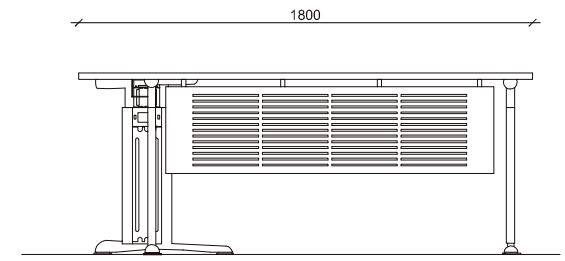

CORPORATE LIVING

C200 DESK- 90° DESK IN
PERFORATED MODESTY PANEL

STANDARD WORKSTOP SIZES

1800 X 1800W X 750D X 720H MM
1800 X 1800W X 600D X 720H MM

STANDARD FEATURES

- * WHITE OR SILVER POWDERCOAT FRAMES
- * ADJUSTABLE FRAME AND ADJUSTABLE BEAM
- * WORKSURFACES AND MODESTY PANELS ARE STUDIO WHITE MELAMINE IN E1 GRADE SUBSTRATE WITH MATCHING SPVC EDGE

PLAN
SCALE 1:30

ISOMETRIC

FRONT ELEVATION
SCALE 1:30

SIDE ELEVATION
SCALE 1:30

Corporate Living Warehouse & Distribution Centre

Boston House 10 Tacoma Circuit
Canning Vale WA PO Box 202 Parkwood WA 6147

P: +61 (08) 9354 0199 E: www.corporateliving.net.au

CORPORATE LIVING:
TABLE TYPE : 90° DESK
FRAME COLOUR : WHITE/BLACK/SILVER
COLOUR: CHOICE OF LAMINATES
PERSONS:

DATE: 10 07 2013
DRAWING: 90° DESK 1800X 1800 X 720H MM
DATE: 1:30 @ A4
DRAWING NO: A.
REVISION: A
DRAWN: JR
PROJECT LEADER: MS
DESIGN DIRECTOR: WJ