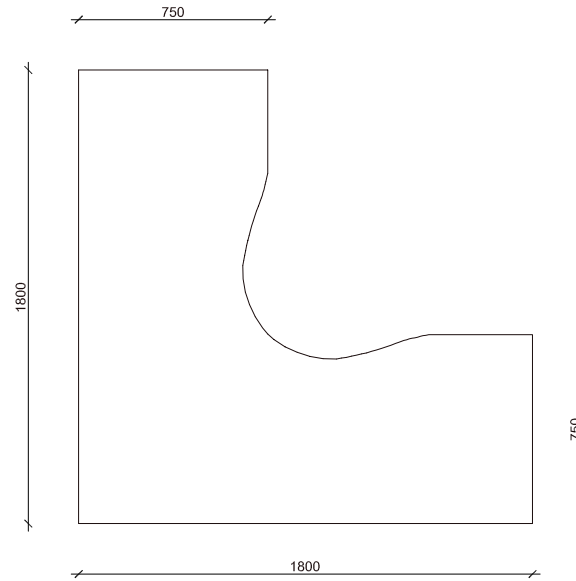

CORPORATE LIVING

C200 DESK- 90° DESK IN
PERFORATED MODESTY PANEL

STANDARD WORKSTOP SIZES

1800 X 1800W X 750D X 720H MM
1800 X 1800W X 600D X 720H MM

STANDARD FEATURES

- * WHITE OR SILVER POWDERCOAT FRAMES
- * ADJUSTABLE FRAME AND ADJUSTABLE BEAM
- * WORKSURFACES AND MODESTY PANELS ARE STUDIO WHITE MELAMINE IN E1 GRADE SUBSTRATE WITH MATCHING SPVC EDGE

PLAN
SCALE 1:30

ISOMETRIC

FRONT ELEVATION
SCALE 1:30

SIDE ELEVATION
SCALE 1:30

Corporate Living Warehouse & Distribution Centre

Boston House 10 Tacoma Circuit
Canning Vale WA PO Box 202 Parkwood WA 6147

P: +61 (08) 9354 0199 E: www.corporateliving.net.au

CORPORATE LIVING:
TABLE TYPE : 90° DESK
FRAME COLOUR : WHITE/BLACK/SILVER
COLOUR: CHOICE OF LAMINATES
PERSONS:

DATE: 10 07 2013
DRAWING: 90° DESK 1800X 1800 X 720H MM
DATE: 1:30 @ A4
DRAWING NO: A.
REVISION: A
DRAWN: JR
PROJECT LEADER: MS
DESIGN DIRECTOR: WJ