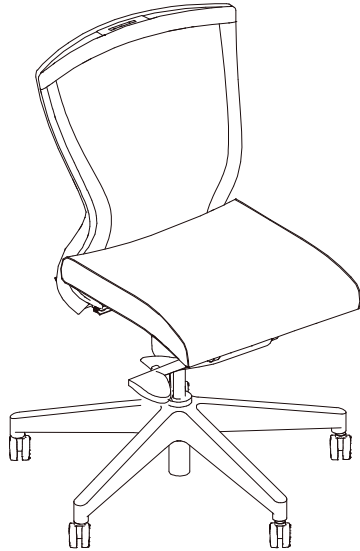

CORPORATE LIVING

L-SERIES DESIGNS

ISOMETRIC

FRAME COLOURS : DESIGNER WHITE OR ART BLACK
 SEAT COLOURS : JET BLACK/ ROSSO RED/ SAND/ SKY
 BLUE/LIME GREEN

W 500
 D 550
 H 1015-1115

PLAN
 SCALE 1:20

LEFT SIDE ELEVATION
 SCALE 1:20