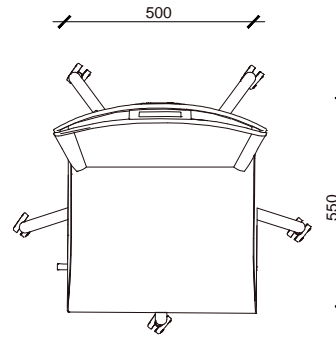

CORPORATE LIVING

L-SERIES DESIGNS

ISOMETRIC

FRAME COLOURS : DESIGNER WHITE OR ART BLACK
 SEAT COLOURS : JET BLACK/ ROSSO RED/ SAND/ SKY
 BLUE/LIME GREEN

W 500
 D 550
 H 1015-1115

PLAN
 SCALE 1:20

LEFT SIDE ELEVATION
 SCALE 1:20

FRONT ELEVATION
 SCALE 1:20

RIGHT ELEVATION
 SCALE 1:20

L 4 0 T A S K C H A I R

CL-L40

Corporate Living Warehouse & Distribution Centre

Boston House 10 Tacoma Circuit
 Canning Vale WA PO Box 202 Parkwood WA 6147