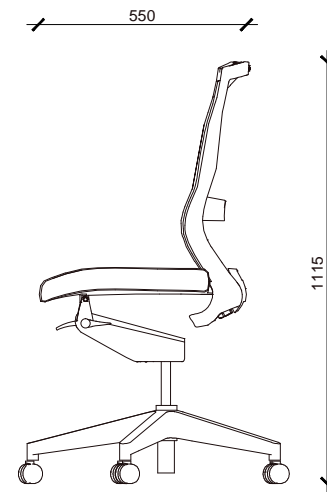

CORPORATE LIVING

L-SERIES DESIGNS

ISOMETRIC

FRAME COLOURS : DESIGNER WHITE OR ART BLACK
 SEAT COLOURS : JET BLACK/ ROSSO RED/ SAND/ SKY
 BLUE/LIME GREEN

W 500
 D 550
 H 1015-1115

PLAN
 SCALE 1:20

LEFT SIDE ELEVATION
 SCALE 1:20

FRONT ELEVATION
 SCALE 1:20

RIGHT ELEVATION
 SCALE 1:20

L 4 0 T A S K C H A I R

CL-L40

Corporate Living Warehouse & Distribution Centre

Boston House 10 Tacoma Circuit
 Canning Vale WA PO Box 202 Parkwood WA 6147