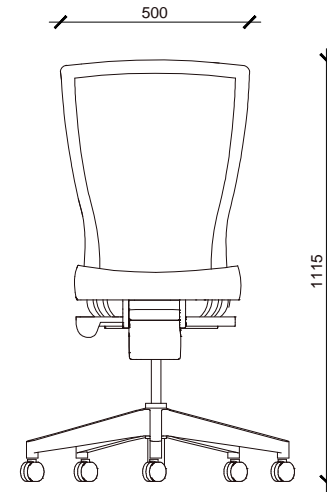

CORPORATE LIVING

L-SERIES DESIGNS

ISOMETRIC

FRAME COLOURS : DESIGNER WHITE OR ART BLACK
 SEAT COLOURS : JET BLACK/ ROSSO RED/ SAND/ SKY
 BLUE/LIME GREEN

W 500
 D 550
 H 1015-1115

PLAN
 SCALE 1:20

LEFT SIDE ELEVATION
 SCALE 1:20

FRONT ELEVATION
 SCALE 1:20

RIGHT ELEVATION
 SCALE 1:20

L 4 0 T A S K C H A I R

CL-L40

Corporate Living Warehouse & Distribution Centre

Boston House 10 Tacoma Circuit
 Canning Vale WA PO Box 202 Parkwood WA 6147