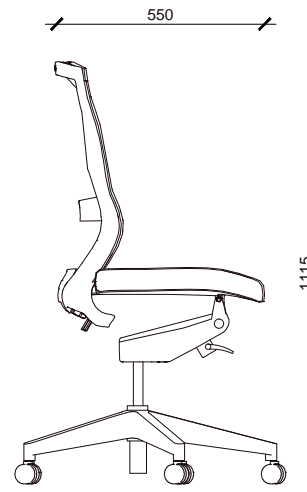

CORPORATE LIVING

L-SERIES DESIGNS

ISOMETRIC

FRAME COLOURS : DESIGNER WHITE OR ART BLACK
 SEAT COLOURS : JET BLACK/ ROSSO RED/ SAND/ SKY
 BLUE/LIME GREEN

W 500
 D 550
 H 1015-1115

PLAN
 SCALE 1:20

LEFT SIDE ELEVATION
 SCALE 1:20

FRONT ELEVATION
 SCALE 1:20

RIGHT ELEVATION
 SCALE 1:20

L 4 0 T A S K C H A I R

CL-L40

Corporate Living Warehouse & Distribution Centre

Boston House 10 Tacoma Circuit
 Canning Vale WA PO Box 202 Parkwood WA 6147