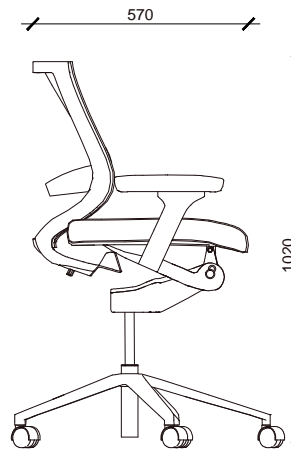

CORPORATE LIVING

L-SERIES DESIGNS

ISOMETRIC

FRAME COLOURS : DESIGNER WHITE OR ART BLACK
 SEAT COLOURS : JET BLACK/ ROSSO RED/ SAND/ SKY
 BLUE/ LIME GREEN

W 620
 D 570
 H 1020

PLAN
 SCALE 1:20

FRONT ELEVATION
 SCALE 1:20

LEFT SIDE ELEVATION
 SCALE 1:20

RIGHT ELEVATION
 SCALE 1:20

Corporate Living Warehouse & Distribution Centre

Boston House 10 Tacoma Circuit
 Canning Vale WA PO Box 202 Parkwood WA 6147

P: +61 (08) 9354 0199 E: www.corporateliving.net.au

CORPORATE LIVING: L - SERIES CHAIRS
 FRAME COLOUR: L 41 TASK CHAIR W/ ARMS
 FABRIC COLOUR: WHITE/BLACK
 CHAIR SIZE: AS ABOVE
 AS ABOVE

DATE: 06 05 2013
 DATF: DRAWING: L - SERIES L41 TASK WITH ARMS
 DATG: 1:20 @ A4
 DRAWING NO: A.02
 REVISION: A
 DRAWN: JR
 PROJECT LEADER: MS
 DESIGN DIRECTOR: WJ