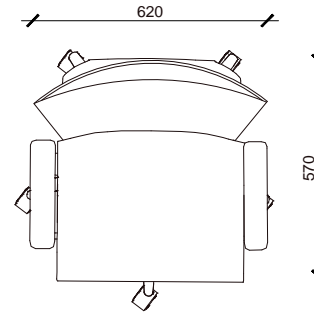

CORPORATE LIVING

L-SERIES DESIGNS

ISOMETRIC

FRAME COLOURS : DESIGNER WHITE OR ART BLACK
 SEAT COLOURS : JET BLACK/ ROSSO RED/ SAND/ SKY
 BLUE/ LIME GREEN

W 620
 D 570
 H 1020

PLAN
 SCALE 1:20

FRONT ELEVATION
 SCALE 1:20

LEFT SIDE ELEVATION
 SCALE 1:20

RIGHT ELEVATION
 SCALE 1:20

Corporate Living Warehouse & Distribution Centre

Boston House 10 Tacoma Circuit
 Canning Vale WA PO Box 202 Parkwood WA 6147

P: +61 (08) 9354 0199 E: www.corporateliving.net.au