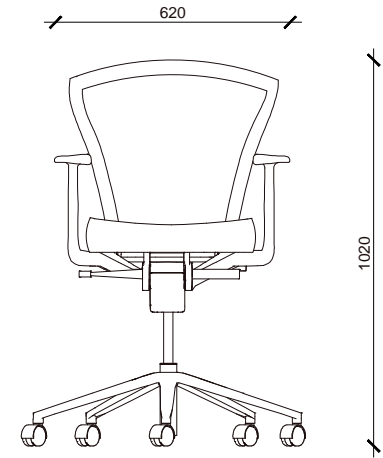

CORPORATE LIVING

L-SERIES DESIGNS

ISOMETRIC

FRAME COLOURS : DESIGNER WHITE OR ART BLACK
 SEAT COLOURS : JET BLACK/ ROSSO RED/ SAND/ SKY
 BLUE/ LIME GREEN

W 620
 D 570
 H 1020

PLAN
 SCALE 1:20

FRONT ELEVATION
 SCALE 1:20

LEFT SIDE ELEVATION
 SCALE 1:20

RIGHT ELEVATION
 SCALE 1:20

Corporate Living Warehouse & Distribution Centre

Boston House 10 Tacoma Circuit
 Canning Vale WA PO Box 202 Parkwood WA 6147

P: +61 (08) 9354 0199 E: www.corporateliving.net.au

CORPORATE LIVING: L - SERIES CHAIRS
 FRAME COLOUR: L 41 TASK CHAIR W/ ARMS
 FABRIC COLOUR: WHITE/BLACK
 CHAIR SIZE: AS ABOVE
 AS ABOVE

DATE: 06 05 2013
 DATF: DRAWING: L - SERIES L41 TASK WITH ARMS
 DATG: 1:20 @ A4
 DRAWING NO: A.02
 REVISION: A
 DRAWN: JR
 PROJECT LEADER: MS
 DESIGN DIRECTOR: WJ