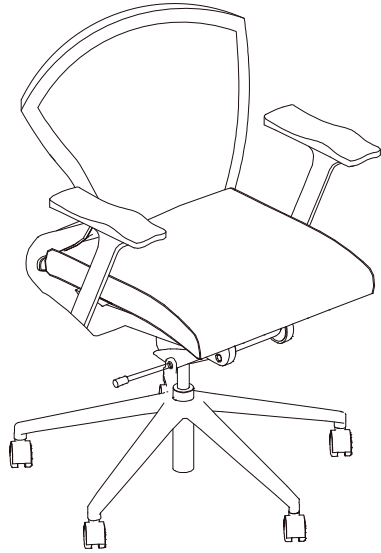

CORPORATE LIVING

L-SERIES DESIGNS

ISOMETRIC

FRAME COLOURS : DESIGNER WHITE OR ART BLACK
 SEAT COLOURS : JET BLACK/ ROSSO RED/ SAND/ SKY
 BLUE/ LIME GREEN

W 620
 D 570
 H 1020

PLAN
 SCALE 1:20

FRONT ELEVATION
 SCALE 1:20

CORPORATE LIVING: L - SERIES CHAIRS
 FRAME COLOUR: L 41 TASK CHAIR W/ ARMS
 FABRIC COLOUR: WHITE/BLACK
 CHAIR SIZE: AS ABOVE
 AS ABOVE

DATE: 06 05 2013
 DATF: DRAWING: L - SERIES L41 TASK WITH ARMS
 DATG: 1:20 @ A4
 DRAWING NO: A.02
 REVISION: A
 DRAWN: JR
 PROJECT LEADER: MS
 DESIGN DIRECTOR: WJ