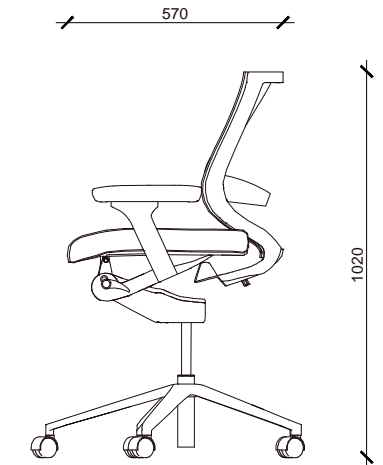

CORPORATE LIVING

L-SERIES DESIGNS

ISOMETRIC

FRAME COLOURS : DESIGNER WHITE OR ART BLACK
 SEAT COLOURS : JET BLACK/ ROSSO RED/ SAND/ SKY
 BLUE/ LIME GREEN

W 620
 D 570
 H 1020

PLAN
 SCALE 1:20

FRONT ELEVATION
 SCALE 1:20

LEFT SIDE ELEVATION
 SCALE 1:20

RIGHT ELEVATION
 SCALE 1:20

Corporate Living Warehouse & Distribution Centre

Boston House 10 Tacoma Circuit
 Canning Vale WA PO Box 202 Parkwood WA 6147

P: +61 (08) 9354 0199 E: www.corporateliving.net.au

CORPORATE LIVING: L - SERIES CHAIRS
 FRAME COLOUR: L 41 TASK CHAIR W/ ARMS
 FABRIC COLOUR: WHITE/BLACK
 CHAIR SIZE: AS ABOVE
 AS ABOVE

DATE: 06 05 2013
 DATF: DRAWING: L - SERIES L41 TASK WITH ARMS
 DATG: 1:20 @ A4
 DRAWING NO: A.02
 REVISION: A
 DRAWN: JR
 PROJECT LEADER: MS
 DESIGN DIRECTOR: WJ